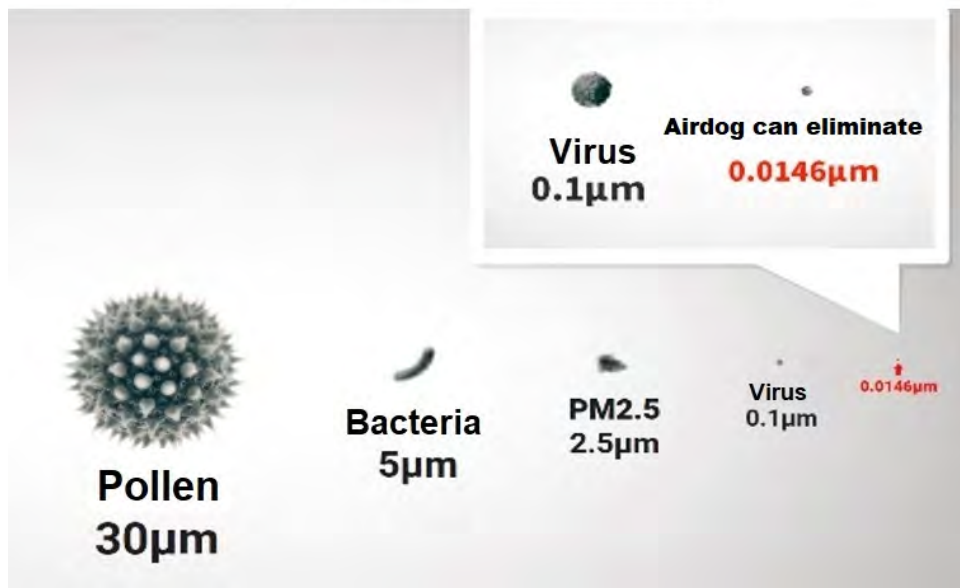

Size comparison

Airdog's ionic wind technology can effectively remove pollutant particles size down to 0.0146 microns (14.6nm) which is 100 times smaller than PM2.5, and actively kills bacteria and viruses in the air.