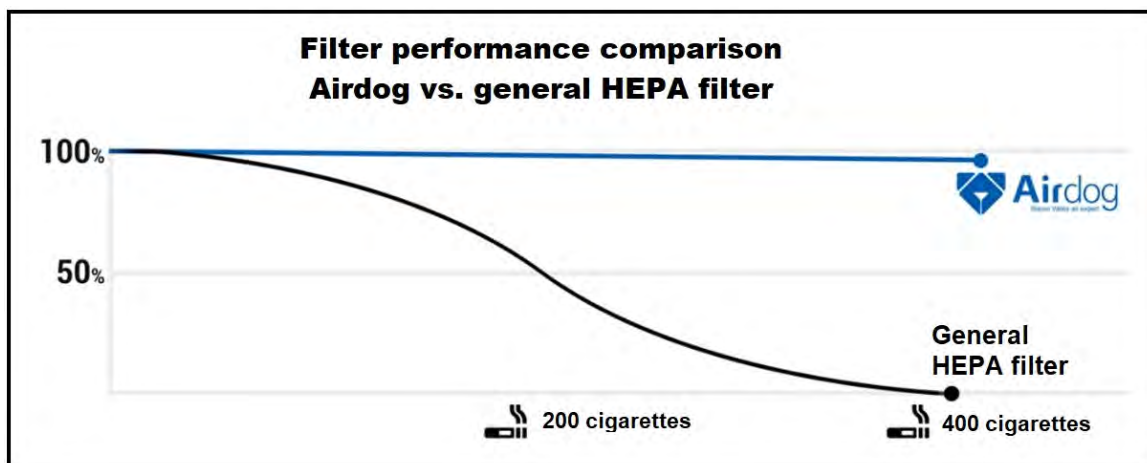

#### IONIC FIELD

Charged particles are destroyed. Kills bacteria and germs. Third party lab tested and confirmed to kill 99.87% of influenza virus in one hour.

#### EMITTER WIRES

The Emitter Wires create an electro field that zaps dangerous particles (min. 0.00146  $\mu\text{m}$ ) that would be traveling into our lungs.

#### PRE-FILTER SCREEN

Air flows from the bottom and into the Pre-Filter Screen to collect hair, pet dander, etc.

## Size comparison

Airdog's ionic wind technology can effectively remove pollutant particles size down to 0.0146 microns (14.6nm) which is 100 times smaller than PM2.5, and actively kills bacteria and viruses in the air.